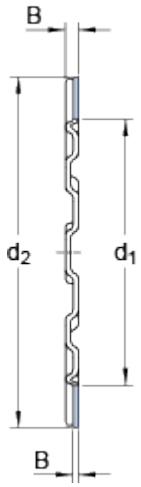

ZW 65x72

Dimensions

d_1	65	mm
d_2	72	mm
B	2	mm
b	0.8	mm

Mass

Mass	4.3	g
------	-----	---